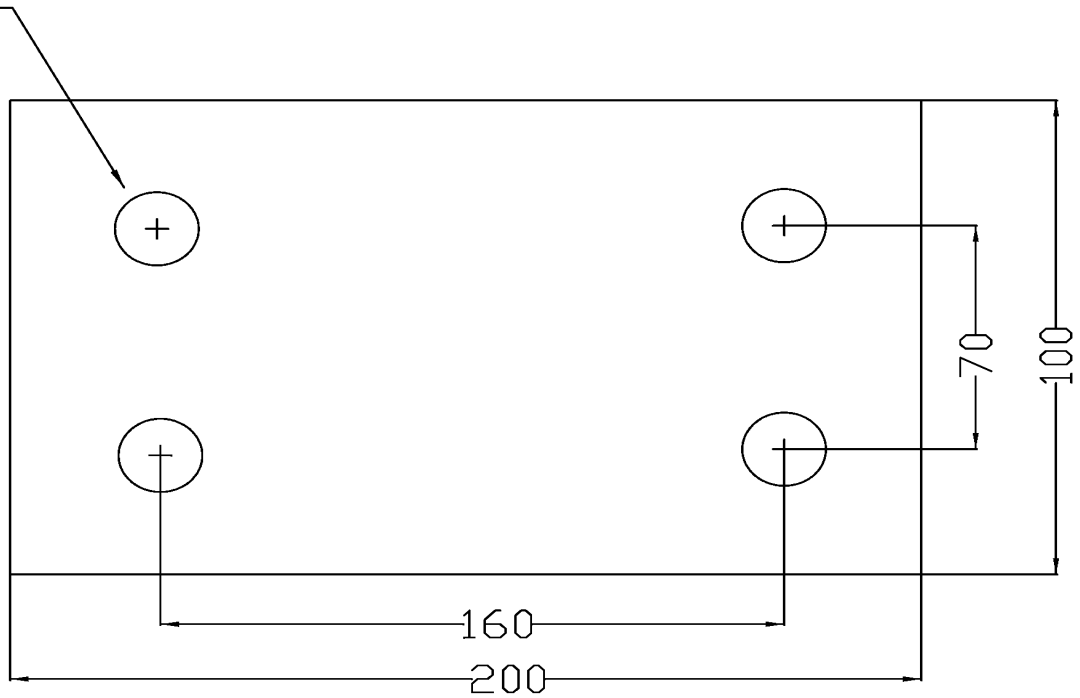

LOADING ARMS

Mounting Plate Detail.

4 HOLES 13mm DIAMETER FOR M12 HT BOLTS

ROTAFLOW FV LIMITED

Tech spec: 106/030903

Rotec House, Bingswood Trading Estate, Whaley Bridge,
High Peak, SK23 7LY. Tel: 01663 735003 Fax: 01663 735006
E-mail: sales@rotaflow.com Web: www.rotaflow.com